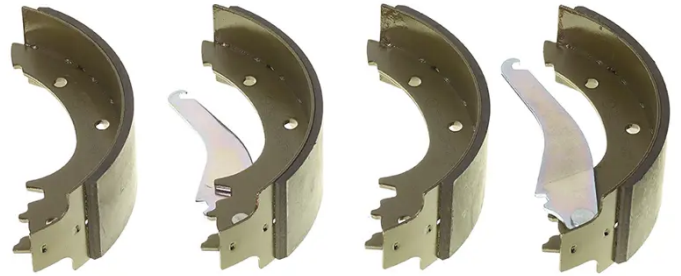

SHOE

S A6 509

The S A6 509 brake shoe is synonymous with reliability

Brembo brake shoes of original equipment quality guarantee the safe and reliable performance of your drum braking system. All Brembo brake shoes are accompanied by a ECE-R90 homologation certificate.

- ✓ OE-equivalent
- ✓ Brembo quality
- ✓ ECE-R90 certificate
- ✓ Safety
- ✓ Durability

Technical specifications

EAN code
8432509663219

Rear

Diameter
265 mm

Width
80 mm

Parking brake lever
With handbrake
lever