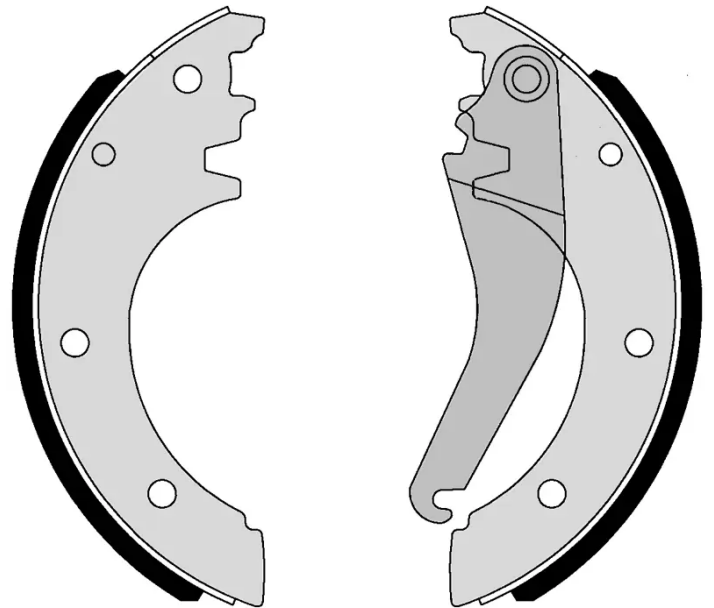

Technical specifications

EAN code
8432509663219

Rear

Diameter
265 mm

Width
80 mm

Parking brake lever
With handbrake
lever

Type
Parking brake