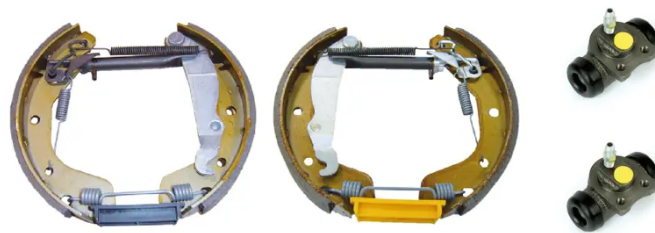

SHOE KIT K 59 036

The K 59 036 shoe kit is synonymous with reliability

The Brembo Kit & Fit is the ideal solution for the maintenance of drum brakes: everything you need for quick and efficient servicing is supplied in a single pre-assembled package, all with guaranteed Brembo quality. The kit contains all the components necessary for drum brake maintenance: shoes, brake wheel cylinders, springs, lubricant, and fixing kit.

- ✓ OE-equivalent
- ✓ Brembo quality
- ✓ ECE-R90 certificate
- ✓ Safety
- ✓ Durability
- ✓ Quick assembly
- ✓ With accessories
- ✓ Pre-Assembled Kit

Technical specifications

EAN code	Axle	Diameter
8020584075999	Rear	200 mm
Width	Master cylinder diameter	Type of assembly
29 mm	19 mm	Pre-assembled
Braking system	Brake proportioning valve	
General Motors		