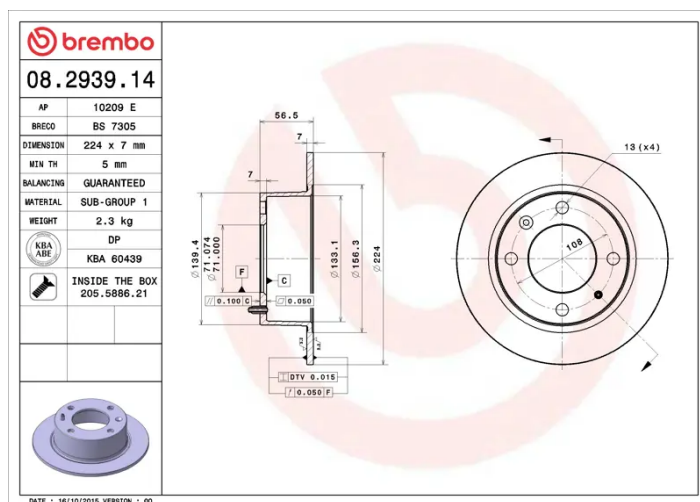

### Technical specifications

EAN code  
**8020584013434**

Axle  
**Rear**

Diameter  $\emptyset$   
**224 mm**

Thickness (TH)  
**7 mm**

Height (A)  
**57 mm**

Number of holes (C)  
**4**

Brake disc type  
**Solid**

Centering (B)  
**71 mm**

Min. thickness  
**5 mm**

COMPATIBLE VEHICLES