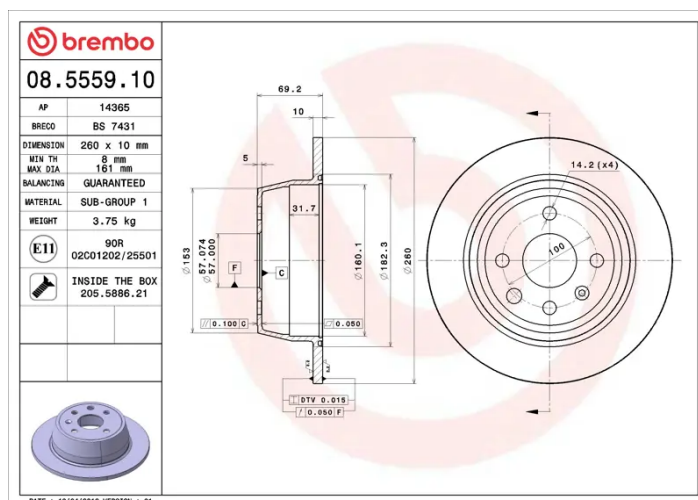

- ✓ OE-equivalent
- ✓ Brembo quality
- ✓ ECE-R90 certificate
- ✓ Safety
- ✓ Fastening screws

Technical specifications

EAN code
8020584555910

Axle
Rear

Diameter \varnothing
260 mm

Thickness (TH)
10 mm

Height (A)
69 mm

Number of holes (C)
4

Brake disc type
Solid

Centering (B)
57 mm

Min. thickness
8 mm

Tightening torque
110 Nm

COMPATIBLE VEHICLES

COMPATIBLE OE PART NUMBERS

569119 OPEL