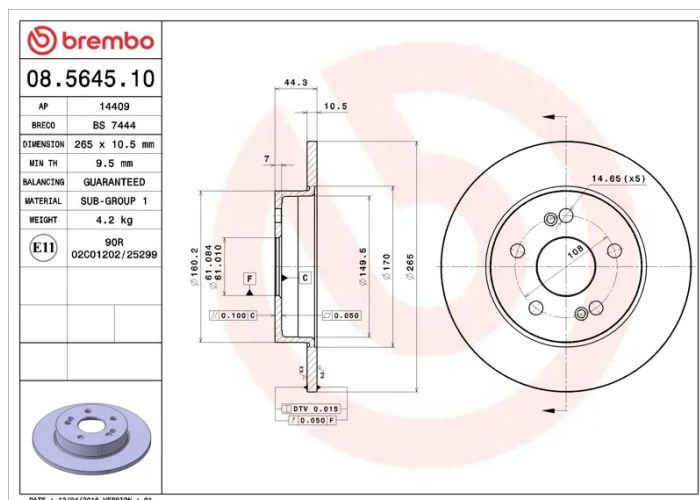

### Technical specifications

EAN code  
**8020584564516**

Axle  
**Rear**

Diameter Ø  
**265 mm**

Thickness (TH)  
**10,5 mm**

Height (A)  
**44 mm**

Number of holes (C)  
**5**

Brake disc type  
**Solid**

Centering (B)  
**61 mm**

Min. thickness  
**9,5 mm**

Tightening torque  
**90 Nm**

COMPATIBLE VEHICLES