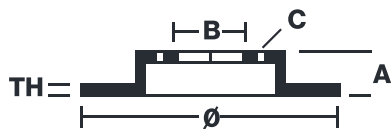

### Technical specifications

EAN code  
**8020584564516**

Axle  
**Rear**

Diameter Ø  
**265 mm**

Thickness (TH)  
**10,5 mm**

Height (A)  
**44 mm**

Number of holes (C)  
**5**

Brake disc type  
**Solid**