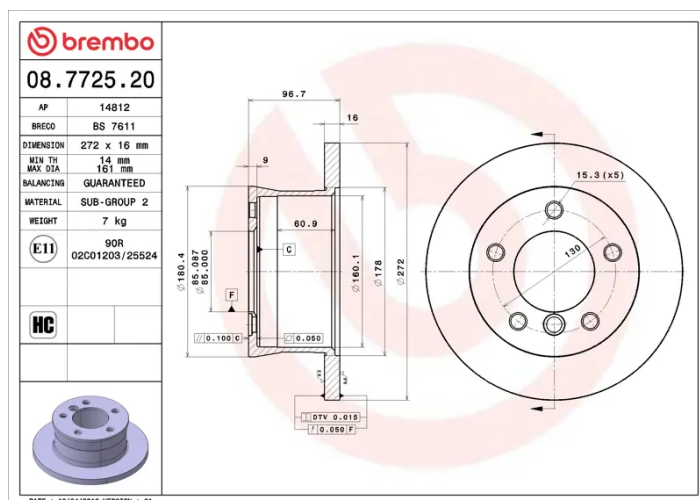

- ✓ OE-equivalent
- ✓ Brembo quality
- ✓ ECE-R90 certificate
- ✓ Safety
- ✓ High carbon

Technical specifications

EAN code
8020584772522

Axle
Rear

Diameter \varnothing
272 mm

Thickness (TH)
16 mm

Height (A)
97 mm

Number of holes (C)
5

Brake disc type
Solid

Centering (B)
85 mm

Min. thickness
14 mm

Tightening torque
130 Nm

COMPATIBLE VEHICLES

COMPATIBLE OE PART NUMBERS

5103603AA	DODGE
-----------	-------