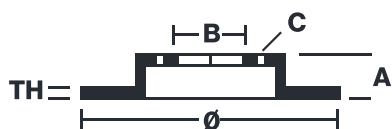

BRAKE DISC

08.7725.20

The **08.7725.20** brake disc is synonymous with reliability

The Brembo brake disc is fully interchangeable with an Original Equipment brake disc. The control of the entire production cycle allows Brembo to offer brake discs with outstanding performance levels, reliability, durability and comfort in all conditions of use. All Brembo brake discs are accompanied by the ECE-R90 homologation.

- ✓ OE-equivalent
- ✓ Brembo quality
- ✓ ECE-R90 certificate
- ✓ Safety
- ✓ High carbon

Technical specifications

EAN code
8020584772522

Axle
Rear

Diameter \varnothing
272 mm

Thickness (TH)
16 mm

Height (A)
97 mm