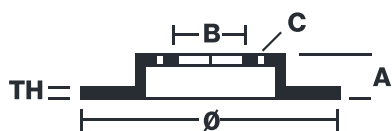

BRAKE DISC XTRA

08.B529.2X

The 08.B529.2X Xtra brake disc is synonymous with reliability

The Brembo Xtra brake disc features holes on the braking surface. The holes are designed to improve the cooling of the braking system, to generate greater fading resistance and grip in the initial stages of braking. The sports look is also enhanced by the presence of the UV paint.

- ✓ Brembo quality
- ✓ ECE-R90 certificate
- ✓ Performance
- ✓ Sports driving
- ✓ Sporty look
- ✓ High carbon
- ✓ Anti-corrosion

Technical specifications

EAN code
8020584343487

Axle
Rear

Diameter \varnothing
316 mm