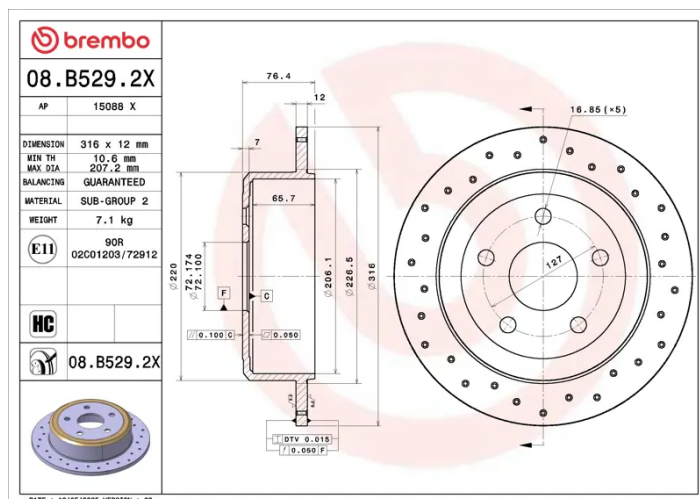

- ✓ Brembo quality
- ✓ ECE-R90 certificate
- ✓ Performance
- ✓ Sports driving
- ✓ Sporty look
- ✓ High carbon
- ✓ Anti-corrosion

Technical specifications

EAN code
8020584343487

Axle
Rear

Diameter \varnothing
316 mm

Thickness (TH)
12 mm

Height (A)
76,4 mm

Number of holes (C)
5

Brake disc type
Solid

Centering (B)
72,1 mm

Min. thickness
10,6 mm

COMPATIBLE VEHICLES

COMPATIBLE OE PART NUMBERS