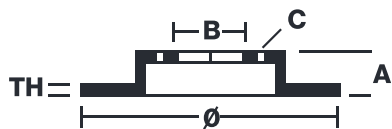

BRAKE DISC

09.4861.10

The **09.4861.10** brake disc is synonymous with reliability

The Brembo brake disc is fully interchangeable with an Original Equipment brake disc. The control of the entire production cycle allows Brembo to offer brake discs with outstanding performance levels, reliability, durability and comfort in all conditions of use. All Brembo brake discs are accompanied by the ECE-R90 homologation.

- ✓ OE-equivalent
- ✓ Brembo quality
- ✓ ECE-R90 certificate
- ✓ Safety

Technical specifications

EAN code	Axle	Diameter Ø
8020584486115	Front	287 mm
Thickness (TH)	Height (A)	Number of holes (C)
22 mm	70 mm	5
Brake disc type	Centering (B)	Min. thickness
Ventilated	59 mm	20 mm