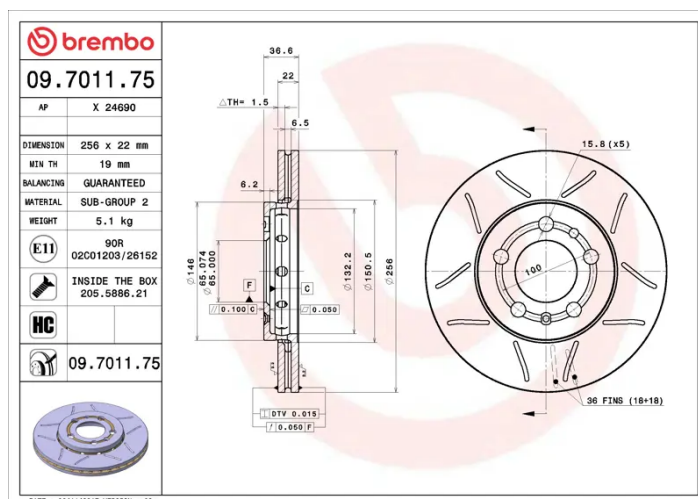

- ✓ Brembo quality
- ✓ ECE-R90 certificate
- ✓ Performance
- ✓ Sports driving
- ✓ Sporty look
- ✓ High carbon
- ✓ Anti-corrosion
- ✓ Fastening screws

Technical specifications

EAN code
8020584011898

Axle
Front

Diameter \varnothing
256 mm

Thickness (TH)
22 mm

Height (A)
37 mm

Number of holes (C)
5

Brake disc type
Ventilated

Centering (B)
65 mm

Min. thickness
19 mm

Tightening torque
120 Nm