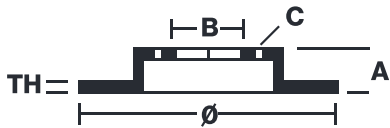

BRAKE DISC XTRA

09.A334.2X

The 09.A334.2X Xtra brake disc is synonymous with reliability

The Brembo Xtra brake disc features holes on the braking surface. The holes are designed to improve the cooling of the braking system, to generate greater fading resistance and grip in the initial stages of braking. The sports look is also enhanced by the presence of the UV paint.

- ✓ Brembo quality
- ✓ ECE-R90 certificate
- ✓ Performance
- ✓ Sports driving
- ✓ Sporty look
- ✓ Anti-corrosion

Technical specifications

EAN code
8020584340370

Axle
Rear

Diameter \varnothing
312 mm

Thickness (TH)
18 mm