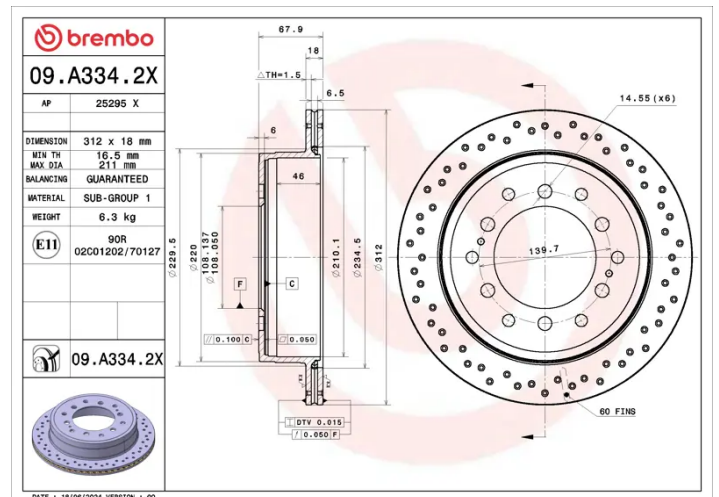

- ✓ Brembo quality
- ✓ ECE-R90 certificate
- ✓ Performance
- ✓ Sports driving
- ✓ Sporty look
- ✓ Anti-corrosion

Technical specifications

EAN code
8020584340370

Axle
Rear

Diameter \varnothing
312 mm

Thickness (TH)
18 mm

Height (A)
67,9 mm

Number of holes (C)
6

Brake disc type
Ventilated

Centering (B)
108 mm

Min. thickness
16,5 mm

COMPATIBLE VEHICLES

COMPATIBLE OE PART NUMBERS

4243160311	LEXUS
424310K230	TOYOTA
4243160311	TOYOTA
4243160311	TOYOTA (FAW)