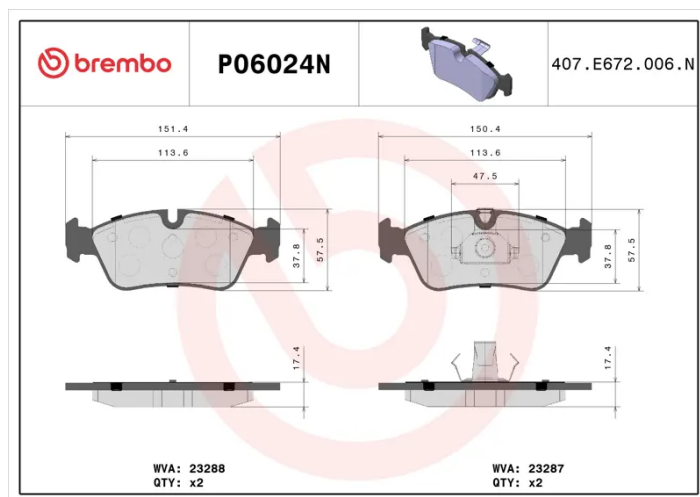

- ✓ OE-equivalent
- ✓ Brembo quality
- ✓ Safety
- ✓ Comfort
- ✓ Durability
- ✓ Dust reduction
- ✓ With accessories

Technical specifications

EAN code 8020584095843	Axle Front	Thickness 17 mm
Width 150 mm	Height 58 mm	Braking system Teves
Wear indicator Prepared for wear indicator	WVA number 23287,23288	Accessories With accessories With anti-squeal shim With piston clip