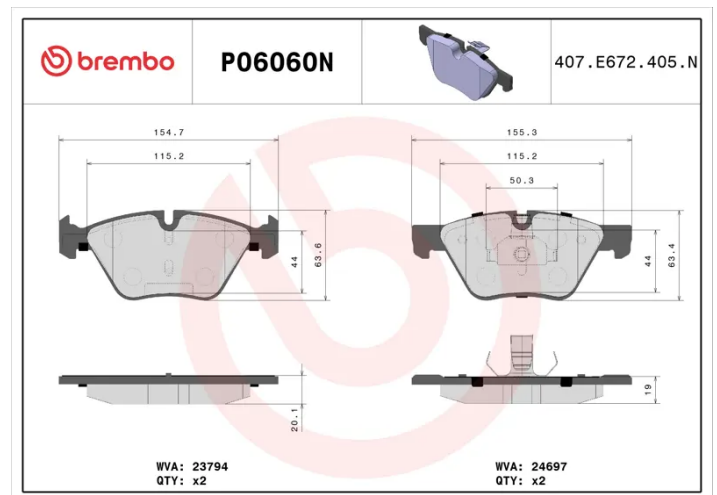

BRAKE PAD PRIME CERAMIC P06060N

The P06060N NAO brake pad is
synonymous with reliability

Brembo NAO brake pads stand out for their ultimate braking comfort, reduced friction wear and low dust mission, which makes for cleaner rims and reduced maintenance requirements. The advanced friction material in keeping with the strictest environmental standards is the main distinguishing feature of NAO compounds.

- ✓ OE-equivalent
- ✓ Brembo quality
- ✓ Safety
- ✓ Comfort
- ✓ Durability
- ✓ Dust reduction
- ✓ With accessories

Technical specifications

EAN code 8020584082560	Axle Front	Thickness 19 mm
Width 155 mm	Height 63 mm	Braking system Teves
Wear indicator Prepared for wear indicator	WVA number 23794,24697	Accessories With accessories With anti-squeal shim With piston clip