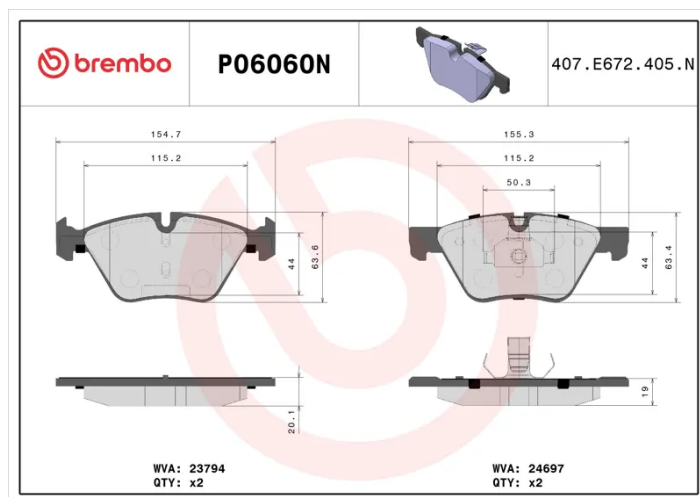

BRAKE PAD PRIME CERAMIC P06060N

The P06060N NAO brake pad is synonymous with reliability

Brembo NAO brake pads stand out for their ultimate braking comfort, reduced friction wear and low dust mission, which makes for cleaner rims and reduced maintenance requirements. The advanced friction material in keeping with the strictest environmental standards is the main distinguishing feature of NAO compounds.

- ✓ OE-equivalent
- ✓ Brembo quality
- ✓ Safety
- ✓ Comfort
- ✓ Durability
- ✓ Dust reduction
- ✓ With accessories

Technical specifications

EAN code 8020584082560	Axle Front	Thickness 19 mm
Width 155 mm	Height 63 mm	Braking system Teves
Wear indicator Prepared for wear indicator	WVA number 23794,24697	Accessories With accessories With anti-squeal shim With piston clip