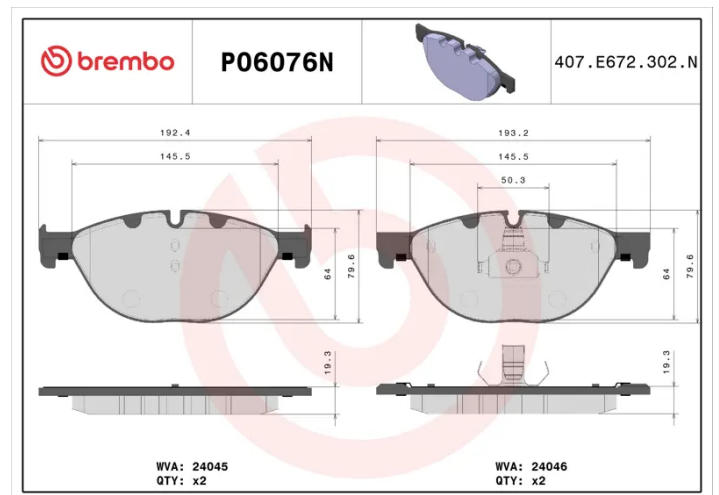

BRAKE PAD PRIME CERAMIC P06076N

The P06076N NAO brake pad is synonymous with reliability

Brembo NAO brake pads stand out for their ultimate braking comfort, reduced friction wear and low dust mission, which makes for cleaner rims and reduced maintenance requirements. The advanced friction material in keeping with the strictest environmental standards is the main distinguishing feature of NAO compounds.

- ✓ OE-equivalent
- ✓ Brembo quality
- ✓ Safety
- ✓ Comfort
- ✓ Durability
- ✓ Dust reduction
- ✓ With accessories

Technical specifications

EAN code 8020584082706	Axle Front	Thickness 19 mm
Width 193 mm	Height 80 mm	Braking system Teves
Wear indicator Prepared for wear indicator	WVA number 25045,25046	Accessories With accessories With anti-squeal shim With piston clip