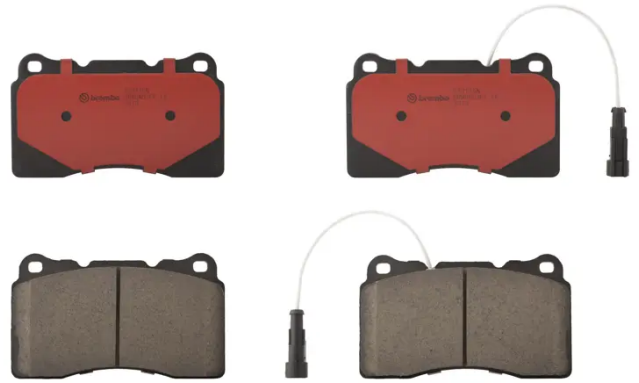

BRAKE PAD PRIME CERAMIC P23115N

The P23115N NAO brake pad is synonymous with reliability

Brembo NAO brake pads stand out for their ultimate braking comfort, reduced friction wear and low dust mission, which makes for cleaner rims and reduced maintenance requirements. The advanced friction material in keeping with the strictest environmental standards is the main distinguishing feature of NAO compounds.

- ✓ OE-equivalent
- ✓ Brembo quality
- ✓ Safety
- ✓ Comfort
- ✓ Durability
- ✓ Dust reduction
- ✓ With accessories

Technical specifications

EAN code 8020584088289	Axle Front	Thickness 16 mm
Width 132 mm	Height 77 mm	Braking system Brembo
Wear indicator Electric	WVA number 23092,23757	Accessories With anti-squeal shim