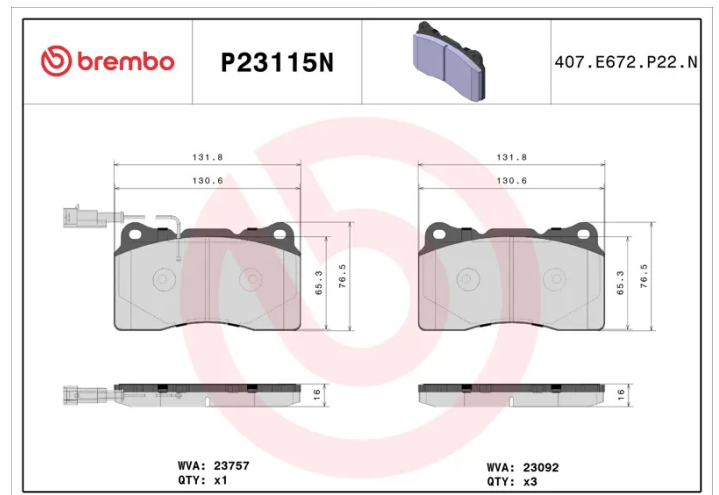

- ✓ OE-equivalent
- ✓ Brembo quality
- ✓ Safety
- ✓ Comfort
- ✓ Durability
- ✓ Dust reduction
- ✓ With accessories

Technical specifications

EAN code 8020584088289	Axle Front	Thickness 16 mm
Width 132 mm	Height 77 mm	Braking system Brembo
Wear indicator Electric	WVA number 23092,23757	Accessories With anti-squeal shim