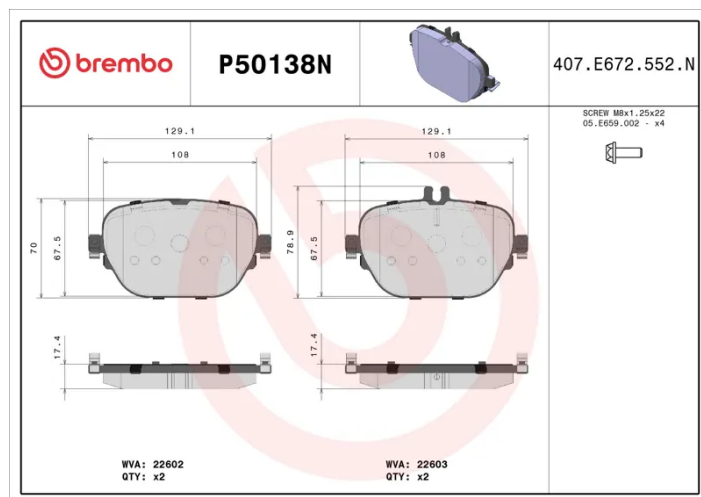

- ✓ OE-equivalent
- ✓ Brembo quality
- ✓ Safety
- ✓ Comfort
- ✓ Durability
- ✓ Dust reduction
- ✓ With accessories

Technical specifications

EAN code 8020584116739	Axle Rear	Thickness 17 mm
Width 129 mm	Height 70 mm	Braking system TRW
Wear indicator Prepared for wear indicator	WVA number 22602,22603	Accessories With accessories With anti-squeal shim With brake caliper bolts