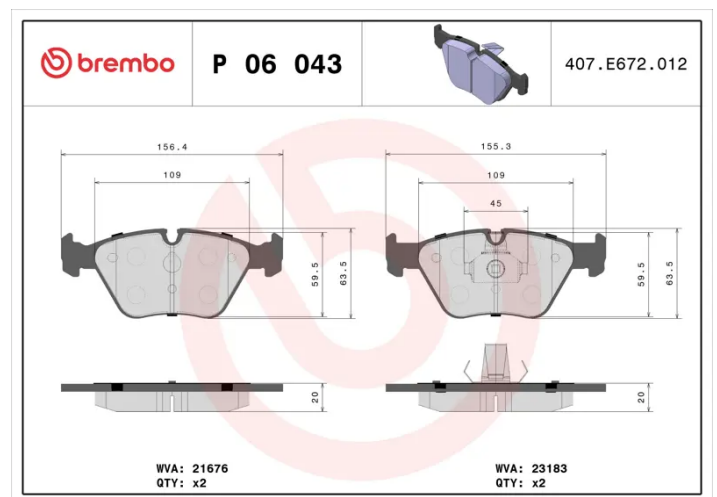

### Technical specifications

|  |                                  |   |
|--|----------------------------------|---|
| EAN code<br><b>8020584059913</b>                     | Axle<br><b>Front</b>             | Thickness<br><b>20 mm</b>   |
| Width<br><b>155 mm</b>                               | Height<br><b>64 mm</b>           | Braking system<br><b>Teves</b>  |
| Wear indicator<br><b>Prepared for wear indicator</b> | WVA number<br><b>21676,23183</b> | Accessories<br><b>With accessories<br/>With anti-squeal shim<br/>With piston clip</b> |