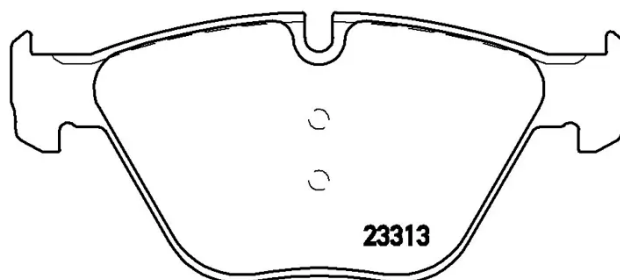

BRAKE PAD XTRA P 06 054X

The P 06 054X Xtra brake pad is synonymous with reliability

Brembo Xtra brake pads, developed to enhance the advantages of the Xtra and Max discs, are made using the special BRM X L01 compound which consists of more than 30 different components. Compared with the compound used for original-equivalent pads, the new solution assures a higher friction coefficient, which translates to more precise and stable braking, at both high and low temperatures. All this makes for greater driving comfort and improved pedal modularity, without compromising the product's mileage output.

- ✓ OE-equivalent
- ✓ Brembo quality
- ✓ ECE-R90 certificate
- ✓ Safety
- ✓ Performance
- ✓ Sports driving

Technical specifications

EAN code 8020584068588	Axle Front	Thickness 20 mm
Width 155 mm	Height 68 mm	Braking system Teves
Wear indicator Prepared for wear indicator	WVA number 23312,23313	Accessories With anti-squeal shim