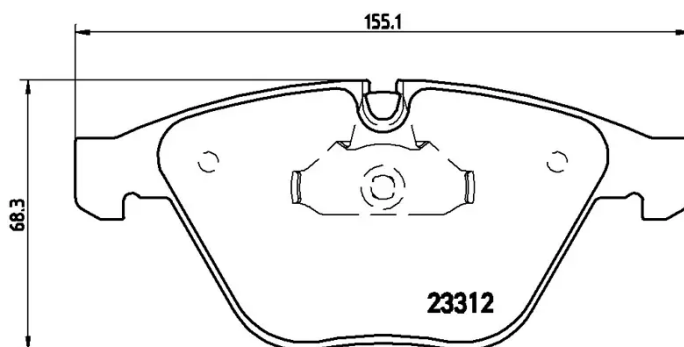

BRAKE PAD XTRA P 06 054X

The P 06 054X Xtra brake pad is synonymous with reliability

Brembo Xtra brake pads, developed to enhance the advantages of the Xtra and Max discs, are made using the special BRM X L01 compound which consists of more than 30 different components. Compared with the compound used for original-equivalent pads, the new solution assures a higher friction coefficient, which translates to more precise and stable braking, at both high and low temperatures. All this makes for greater driving comfort and improved pedal modularity, without compromising the product's mileage output.

- ✓ OE-equivalent
- ✓ Brembo quality
- ✓ ECE-R90 certificate
- ✓ Safety
- ✓ Performance
- ✓ Sports driving

Technical specifications

EAN code 8020584068588	Axle Front	Thickness 20 mm
Width 155 mm	Height 68 mm	Braking system Teves
Wear indicator Prepared for wear indicator	WVA number 23312,23313	Accessories With anti-squeal shim