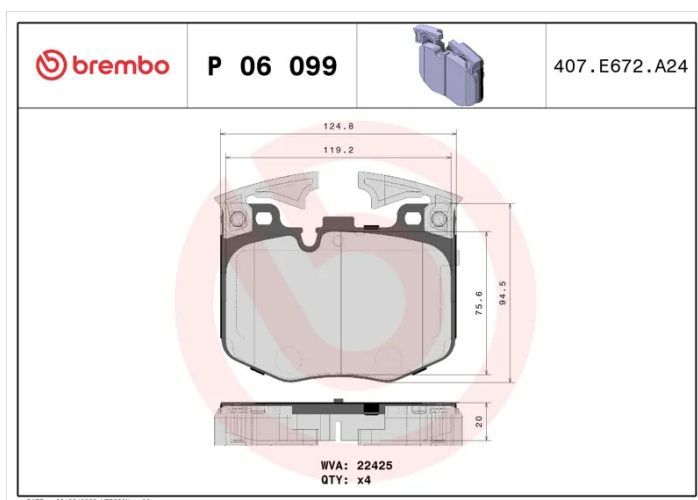

BRAKE PAD

P 06 099

The P 06 099 brake pad is synonymous with reliability

The Brembo brake pad guarantees ultimate safety when braking thanks to the use of more than 100 different compounds, designed according to the type of vehicle and use. Stopping distances reduced to a minimum, maximum driving comfort and silent operation are the most important features of Brembo materials. Brembo brake pads are supplied together with an extensive range of accessories and assembly kits for professional-standard installation.

- ✓ OE-equivalent
- ✓ Brembo quality
- ✓ ECE-R90 certificate
- ✓ Safety
- ✓ Performance
- ✓ Comfort

Technical specifications

| | | |
|--|----------------------------|---|
| EAN code 8020584087107 | Axle Front | Thickness 20 mm |
| Width 126 mm | Height 95 mm | Braking system Brembo |
| Wear indicator Prepared for wear indicator | WVA number 22425 | Accessories With anti-squeal shim With counterweights |