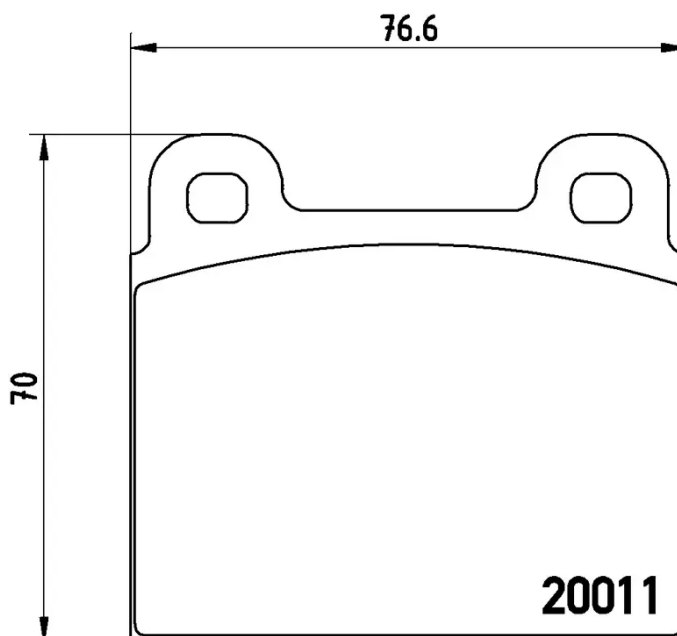

### Technical specifications

EAN code	Axle	Thickness
8020584050712	Front	15 mm
Width	Height	Braking system
77 mm	70 mm	Teves
Wear indicator	WVA number	Accessories
Without	20011	With anti-squeal shim

COMPATIBLE VEHICLES