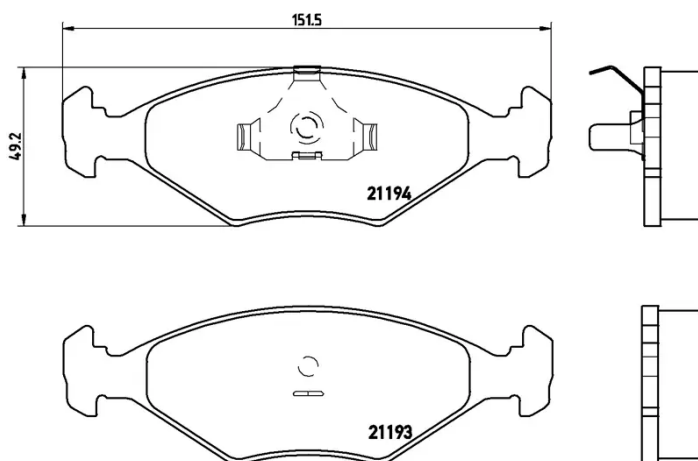

BRAKE PAD

P 23 040

The P 23 040 brake pad is synonymous with reliability

The Brembo brake pad guarantees ultimate safety when braking thanks to the use of more than 100 different compounds, designed according to the type of vehicle and use. Stopping distances reduced to a minimum, maximum driving comfort and silent operation are the most important features of Brembo materials. Brembo brake pads are supplied together with an extensive range of accessories and assembly kits for professional-standard installation.

- ✓ OE-equivalent
- ✓ Brembo quality
- ✓ ECE-R90 certificate
- ✓ Safety
- ✓ Performance
- ✓ Comfort

Technical specifications

EAN code	Axle	Thickness
8020584051108	Front	18 mm
Width	Height	Braking system
152 mm	49 mm	Teves
Wear indicator	WVA number	Accessories
Without	21193,21194	With anti-squeal shim