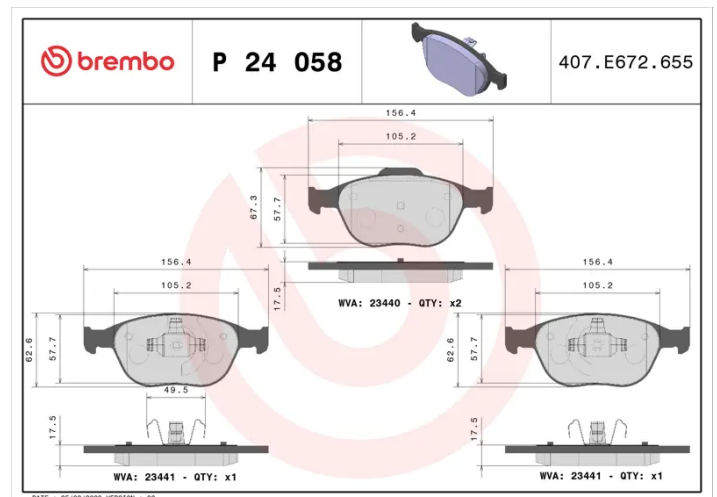

BRAKE PAD

P 24 058

The P 24 058 brake pad is synonymous with reliability

The Brembo brake pad guarantees ultimate safety when braking thanks to the use of more than 100 different compounds, designed according to the type of vehicle and use. Stopping distances reduced to a minimum, maximum driving comfort and silent operation are the most important features of Brembo materials. Brembo brake pads are supplied together with an extensive range of accessories and assembly kits for professional-standard installation.

- ✓ OE-equivalent
- ✓ Brembo quality
- ✓ ECE-R90 certificate
- ✓ Safety
- ✓ Performance
- ✓ Comfort
- ✓ With accessories

Technical specifications

EAN code 8020584052303	Axle Front	Thickness 18 mm
Width 157 mm	Height 63 mm	Braking system Teves
Wear indicator Without	WVA number 23440,23441	Accessories With accessories With anti-squeal shim With piston clip