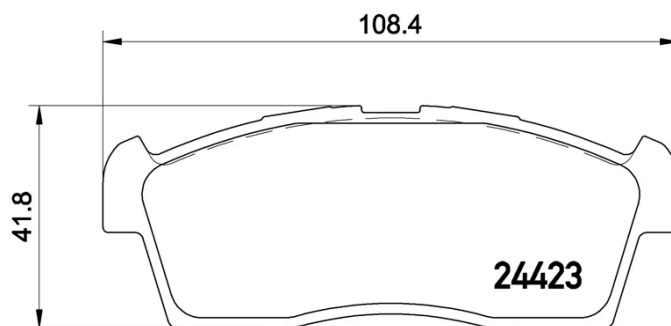

BRAKE PAD

P 54 049

The P 54 049 brake pad is synonymous with reliability

The Brembo brake pad guarantees ultimate safety when braking thanks to the use of more than 100 different compounds, designed according to the type of vehicle and use. Stopping distances reduced to a minimum, maximum driving comfort and silent operation are the most important features of Brembo materials. Brembo brake pads are supplied together with an extensive range of accessories and assembly kits for professional-standard installation.

- ✓ OE-equivalent
- ✓ Brembo quality
- ✓ ECE-R90 certificate
- ✓ Safety
- ✓ Performance
- ✓ Comfort

Technical specifications

EAN code	Axle	Thickness
8020584103319	Front	15 mm
Width	Height	Braking system
108 mm	42 mm	Sumitomo
Wear indicator	WVA number	Accessories
Without	24423	With anti-squeal shim