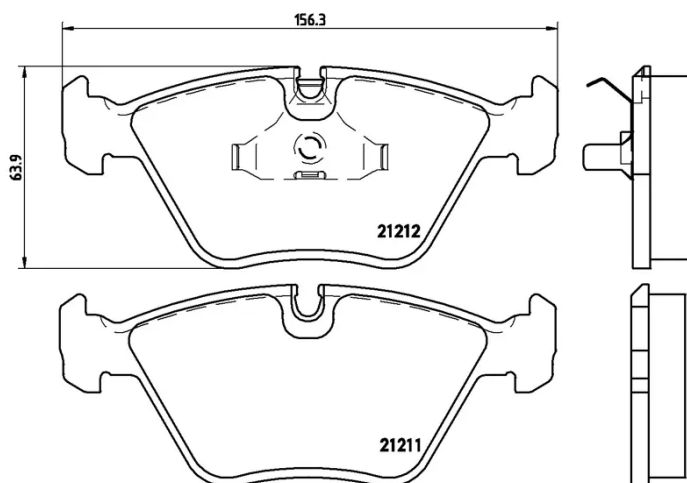

- ✓ OE-equivalent
- ✓ Brembo quality
- ✓ ECE-R90 certificate
- ✓ Safety
- ✓ Performance
- ✓ Comfort

Technical specifications

EAN code
8020584056257

Axle
Front

Thickness
19 mm

Width
156 mm

Height
64 mm

Braking system
Teves

Wear indicator
Prepared for wear indicator

WVA number
21211,21212

Accessories
With anti-squeal shim

COMPATIBLE VEHICLES

COMPATIBLE OE PART NUMBERS

447615115E AUDI

447615116E AUDI

447698151C AUDI