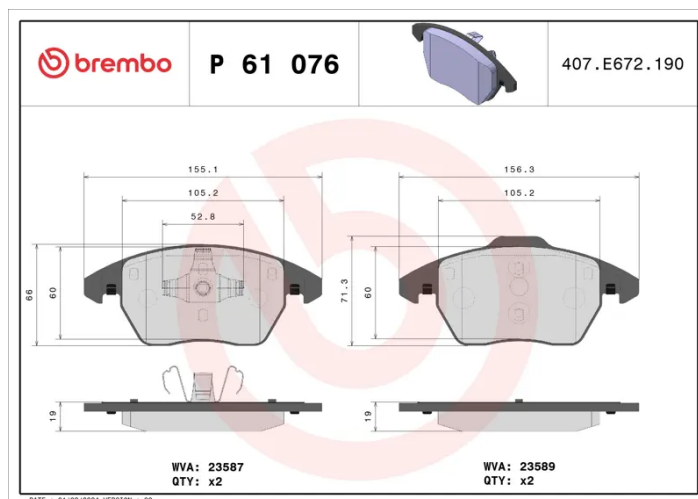

BRAKE PAD

P 61 076

The P 61 076 brake pad is synonymous with reliability

The Brembo brake pad guarantees ultimate safety when braking thanks to the use of more than 100 different compounds, designed according to the type of vehicle and use. Stopping distances reduced to a minimum, maximum driving comfort and silent operation are the most important features of Brembo materials. Brembo brake pads are supplied together with an extensive range of accessories and assembly kits for professional-standard installation.

- ✓ OE-equivalent
- ✓ Brembo quality
- ✓ ECE-R90 certificate
- ✓ Safety
- ✓ Performance
- ✓ Comfort
- ✓ With accessories

Technical specifications

EAN code
8020584056523

Axle
Front

Thickness
19 mm

Width
155 mm

Height
66 mm

Braking system
Teves

Wear indicator
Without

WVA number
23589,24153

Accessories
With accessories
With anti-squeal shim
With piston clip

COMPATIBLE VEHICLES