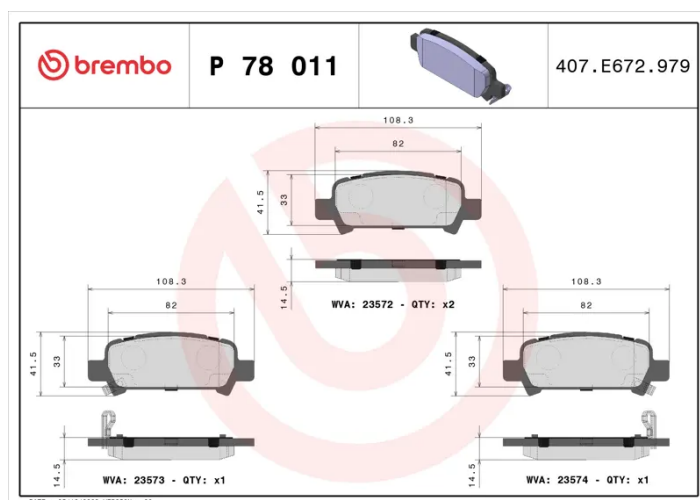

BRAKE PAD

P 78 011

The P 78 011 brake pad is synonymous with reliability

The Brembo brake pad guarantees ultimate safety when braking thanks to the use of more than 100 different compounds, designed according to the type of vehicle and use. Stopping distances reduced to a minimum, maximum driving comfort and silent operation are the most important features of Brembo materials. Brembo brake pads are supplied together with an extensive range of accessories and assembly kits for professional-standard installation.

- ✓ OE-equivalent
- ✓ Brembo quality
- ✓ ECE-R90 certificate
- ✓ Safety
- ✓ Performance
- ✓ Comfort

Technical specifications

EAN code 8020584057186	Axle Rear	Thickness 14 mm
Width 108 mm	Height 43 mm	Braking system Akebono
Wear indicator Acoustic	WVA number 23572,23573,23574	Accessories With anti-squeal shim