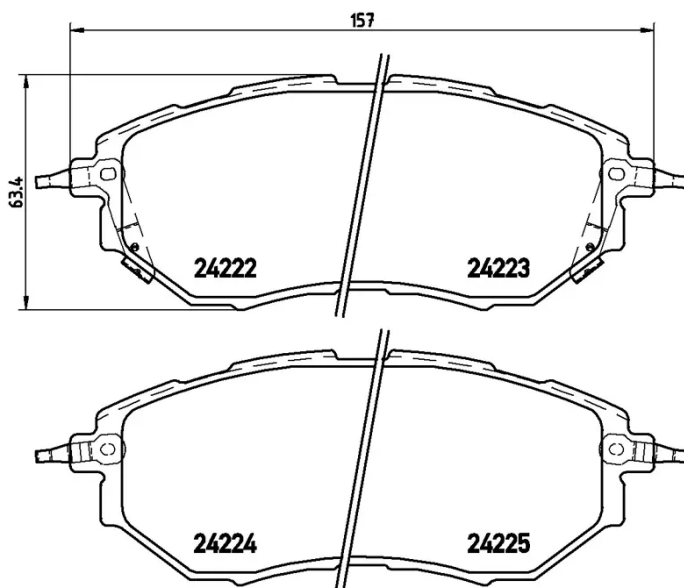

BRAKE PAD XTRA P 78 017X

The P 78 017X Xtra brake pad is synonymous with reliability

Brembo Xtra brake pads, developed to enhance the advantages of the Xtra and Max discs, are made using the special BRM X L01 compound which consists of more than 30 different components. Compared with the compound used for original-equivalent pads, the new solution assures a higher friction coefficient, which translates to more precise and stable braking, at both high and low temperatures. All this makes for greater driving comfort and improved pedal modularity, without compromising the product's mileage output.

- ✓ OE-equivalent
- ✓ Brembo quality
- ✓ ECE-R90 certificate
- ✓ Safety
- ✓ Performance
- ✓ Sports driving

Technical specifications

| | | |
|----------------------|--------------------------------|------------------------------|
| EAN code | Axle | Thickness |
| 8020584069226 | Front | 18 mm |
| Width | Height | Braking system |
| 157 mm | 63 mm | Akebono |
| Wear indicator | WVA number | Accessories |
| Acoustic | 24222,24223,24224,24225 | With anti-squeal shim |