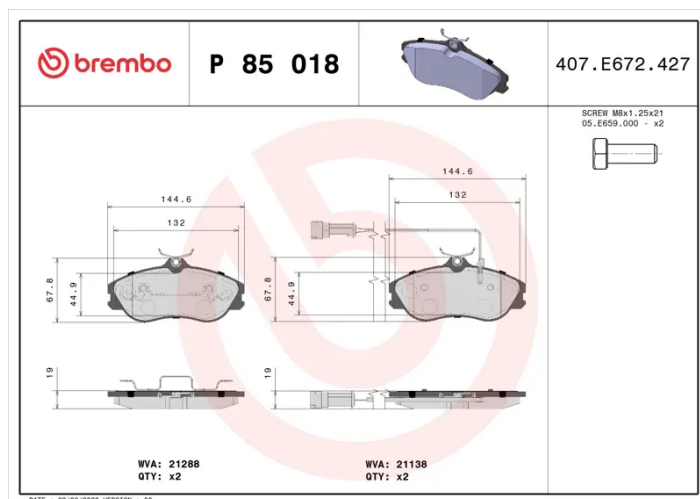

BRAKE PAD

P 85 018

The P 85 018 brake pad is synonymous with reliability

The Brembo brake pad guarantees ultimate safety when braking thanks to the use of more than 100 different compounds, designed according to the type of vehicle and use. Stopping distances reduced to a minimum, maximum driving comfort and silent operation are the most important features of Brembo materials. Brembo brake pads are supplied together with an extensive range of accessories and assembly kits for professional-standard installation.

- ✓ OE-equivalent
- ✓ Brembo quality
- ✓ ECE-R90 certificate
- ✓ Safety
- ✓ Performance
- ✓ Comfort
- ✓ With accessories

Technical specifications

EAN code 8020584058213	Axle Front	Thickness 20 mm
Width 145 mm	Height 67 mm	Braking system Lucas
Wear indicator Electric	WVA number 21138,21288	Accessories With accessories With anti-squeal shim With brake caliper bolts