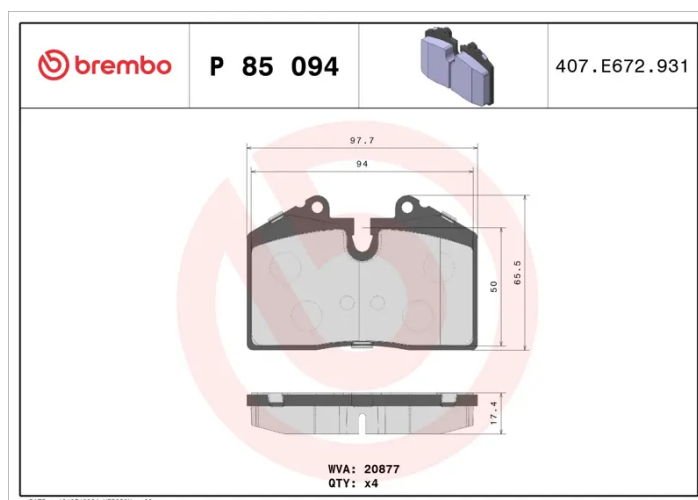

### Technical specifications

EAN code <b>8020584062432</b>	Axle <b>Front and rear</b>	Thickness <b>18 mm</b>
Width <b>98 mm</b>	Height <b>66 mm</b>	Braking system <b>Teves</b>
Wear indicator <b>Prepared for wear indicator</b>	WVA number <b>20877</b>	Accessories <b>With anti-squeal shim</b>