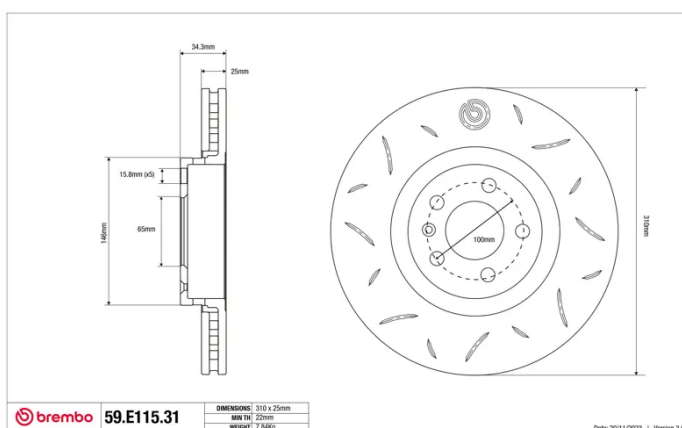

SPORT | TY3 BRAKE DISC

59.E115.31

The 59.E115.31 brake disc is synonymous with reliability

Type-3 slotting used to distinguish the Brembo SPORT | TY3 brake disc is widely used in professional motorsports. It therefore offers superior initial response with excellent release characteristics, improving braking performance while giving the vehicle an aggressive appearance. The Brembo logo on the braking surface adds an exclusive and unique touch to the vehicle. The SPORT | TY3 brake discs are plug-and-play since they replace OE discs directly.

- ✓ OE-equivalent
- ✓ Brembo quality
- ✓ ECE-R90 certificate
- ✓ Safety
- ✓ Performance
- ✓ Comfort
- ✓ Sports driving
- ✓ Sparty look

Technical specifications

Diameter	Thickness (TH)	Height (A)
310 mm	25 mm	34 mm
Number of holes (C)	Brake disc type	Centering
5	Solid	65 mm
Min. thickness	Axle	
22 mm	Front	
Units per box	EAN code	
1	8020584606049	