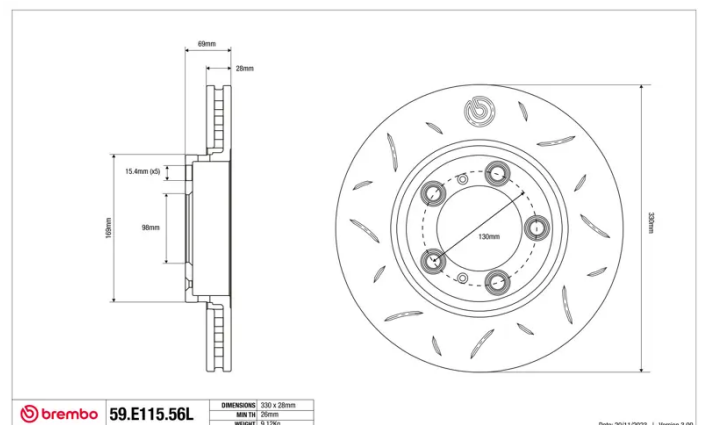

SPORT | TY3 BRAKE DISC

59.E115.56L

The 59.E115.56L brake disc is synonymous with reliability

Type-3 slotting used to distinguish the Brembo SPORT | TY3 brake disc is widely used in professional motorsports. It therefore offers superior initial response with excellent release characteristics, improving braking performance while giving the vehicle an aggressive appearance. The Brembo logo on the braking surface adds an exclusive and unique touch to the vehicle. The SPORT | TY3 brake discs are plug-and-play since they replace OE discs directly.

- ✓ OE-equivalent
- ✓ Brembo quality
- ✓ ECE-R90 certificate
- ✓ Safety
- ✓ Performance
- ✓ Comfort
- ✓ Sports driving
- ✓ Sparty look

Technical specifications

Diameter	Thickness (TH)	Height (A)
330 mm	28 mm	69 mm
Number of holes (C)	Brake disc type	Centering
5	Solid	157 mm
Min. thickness	Axle	
26 mm	Front left	
Units per box	EAN code	
1	8020584606292	