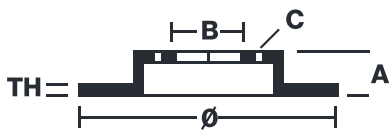

SPORT | TY3 BRAKE DISC

59.E115.56L

The 59.E115.56L brake disc is synonymous with reliability

Type-3 slotting used to distinguish the Brembo SPORT | TY3 brake disc is widely used in professional motorsports. It therefore offers superior initial response with excellent release characteristics, improving braking performance while giving the vehicle an aggressive appearance. The Brembo logo on the braking surface adds an exclusive and unique touch to the vehicle. The SPORT | TY3 brake discs are plug-and-play since they replace OE discs directly.

- ✓ OE-equivalent
- ✓ Brembo quality
- ✓ ECE-R90 certificate
- ✓ Safety
- ✓ Performance
- ✓ Comfort
- ✓ Sports driving
- ✓ Sparty look

Technical specifications

Diameter	Thickness (TH)	Height (A)
330 mm	28 mm	69 mm
Number of holes (C)	Brake disc type	Centering
5	Solid	157 mm
Min. thickness	Axle	
26 mm	Front left	
Units per box	EAN code	
1	8020584606292	