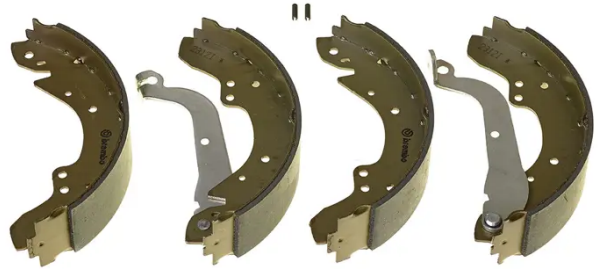

SHOE

S 23 504

The S 23 504 brake shoe is synonymous with reliability

Brembo brake shoes of original equipment quality guarantee the safe and reliable performance of your drum braking system. All Brembo brake shoes are accompanied by a ECE-R90 homologation certificate.

- ✓ OE-equivalent
- ✓ Brembo quality
- ✓ ECE-R90 certificate
- ✓ Safety
- ✓ Durability
- ✓ With accessories

Technical specifications

EAN code
8432509640319

Rear

Diameter
254 mm

Width
57 mm

Braking system
TRW

Parking brake lever

COMPATIBLE VEHICLES

COMPATIBLE OE PART NUMBERS

95643713 CITROËN

95661851 CITROËN

ZF9938969 CITROËN

0000005882466 FIAT

00946560 FIAT