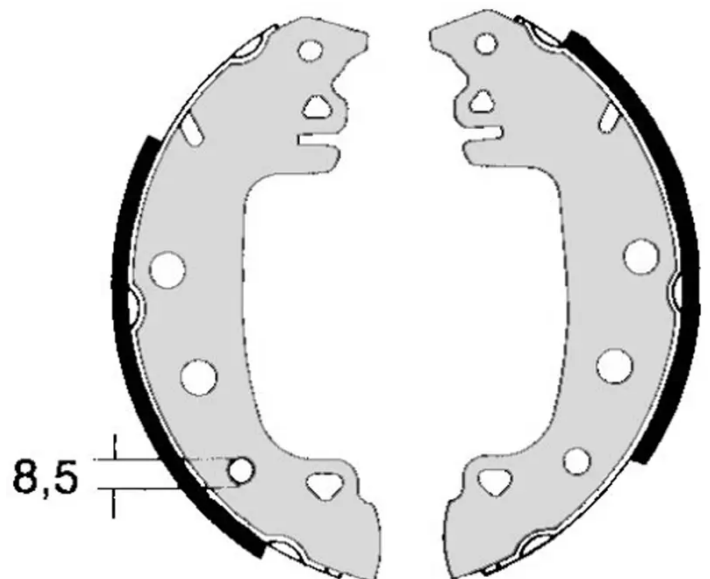

Technical specifications

EAN code
8432509640098

Rear

Diameter
229 mm

Width
42 mm

Braking system
Bendix

Parking brake lever
With accessories