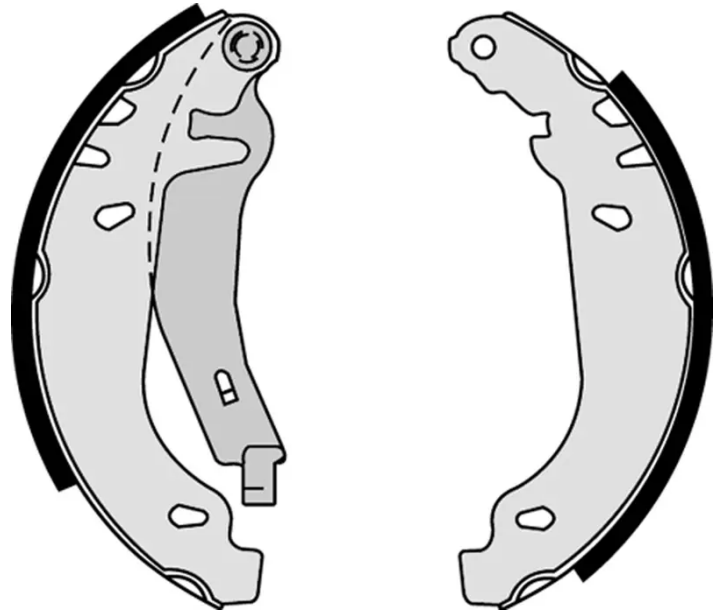

## S 61 539

The S 61 539 brake shoe is synonymous with reliability

Brembo brake shoes of original equipment quality guarantee the safe and reliable performance of your drum braking system. All Brembo brake shoes are accompanied by a ECE-R90 homologation certificate.

### Technical specifications

EAN code  
8432509643129

Rear

Diameter  
180 mm

Width  
32 mm

Braking system  
Bendix-Bosch

Parking brake lever  
With handbrake lever

COMPATIBLE VEHICLES