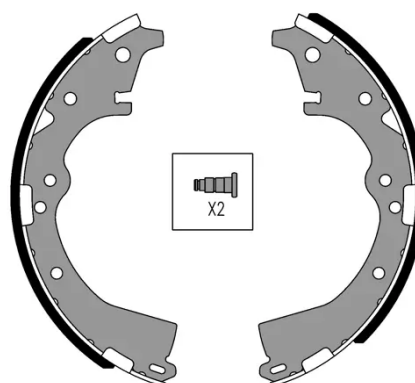

SHOE

S 83 535

The S 83 535 brake shoe is synonymous with reliability

Brembo brake shoes of original equipment quality guarantee the safe and reliable performance of your drum braking system. All Brembo brake shoes are accompanied by a ECE-R90 homologation certificate.

- ✓ OE-equivalent
- ✓ Brembo quality
- ✓ ECE-R90 certificate
- ✓ Safety
- ✓ Durability

Technical specifications

EAN code
8432509644454

Rear

Diameter
254 mm

Width
50 mm

Braking system
AKEBONO

COMPATIBLE VEHICLES