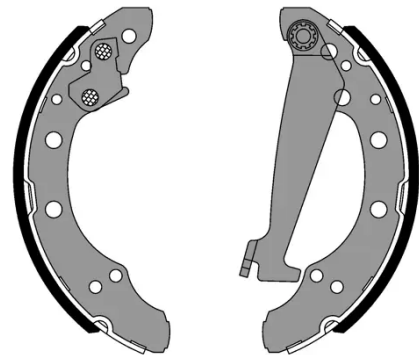

SHOE

S 85 513

The S 85 513 brake shoe is synonymous with reliability

Brembo brake shoes of original equipment quality guarantee the safe and reliable performance of your drum braking system. All Brembo brake shoes are accompanied by a ECE-R90 homologation certificate.

- ✓ OE-equivalent
- ✓ Brembo quality
- ✓ ECE-R90 certificate
- ✓ Safety
- ✓ Durability

Technical specifications

EAN code
8432509645048

Rear

Diameter
200 mm

Width
40 mm

Braking system
VAG

Parking brake lever
With handbrake lever