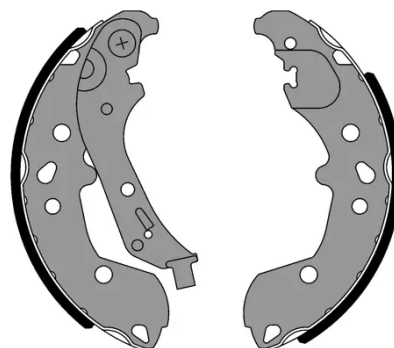

SHOE

S 85 546

The S 85 546 brake shoe is synonymous with reliability

Brembo brake shoes of original equipment quality guarantee the safe and reliable performance of your drum braking system. All Brembo brake shoes are accompanied by a ECE-R90 homologation certificate.

- ✓ OE-equivalent
- ✓ Brembo quality
- ✓ ECE-R90 certificate
- ✓ Safety
- ✓ Durability

Technical specifications

EAN code
8432509665534

Rear

Diameter
203 mm

Width
38 mm

Parking brake lever
With handbrake
lever