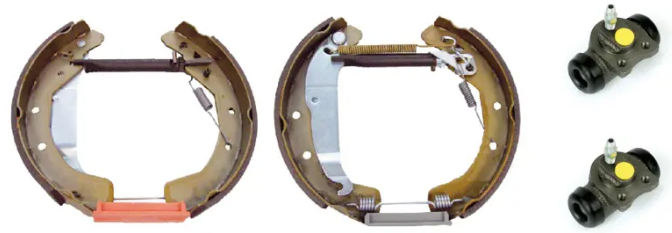

SHOE KIT K 59 037

The K 59 037 shoe kit is synonymous with reliability

The Brembo Kit & Fit is the ideal solution for the maintenance of drum brakes: everything you need for quick and efficient servicing is supplied in a single pre-assembled package, all with guaranteed Brembo quality. The kit contains all the components necessary for drum brake maintenance: shoes, brake wheel cylinders, springs, lubricant, and fixing kit.

- ✓ OE-equivalent
- ✓ Brembo quality
- ✓ ECE-R90 certificate
- ✓ Safety
- ✓ Durability
- ✓ Quick assembly
- ✓ With accessories
- ✓ Pre-Assembled Kit

Technical specifications

EAN code	Axle	Diameter
8020584077795	Rear	230 mm
Width	Master cylinder diameter	Type of assembly
42 mm	19 mm	Pre-assembled
Braking system	Brake proportioning valve	
Lucas		