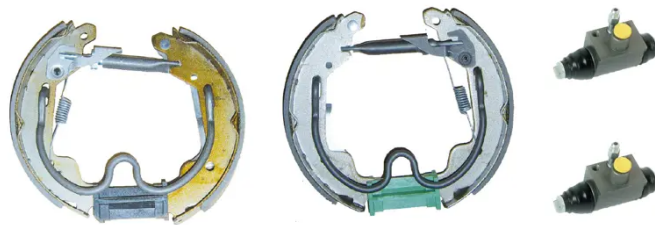

SHOE KIT K 59 040

The K 59 040 shoe kit is synonymous with reliability

The Brembo Kit & Fit is the ideal solution for the maintenance of drum brakes: everything you need for quick and efficient servicing is supplied in a single pre-assembled package, all with guaranteed Brembo quality. The kit contains all the components necessary for drum brake maintenance: shoes, brake wheel cylinders, springs, lubricant, and fixing kit.

- ✓ OE-equivalent
- ✓ Brembo quality
- ✓ ECE-R90 certificate
- ✓ Safety
- ✓ Durability
- ✓ Quick assembly
- ✓ With accessories
- ✓ Pre-Assembled Kit

Technical specifications

EAN code	Axle	Diameter
8020584076019	Rear	180 mm
Width	Master cylinder diameter	Type of assembly
26 mm	16 mm	Pre-assembled
Braking system	Brake proportioning valve	
Lucas		