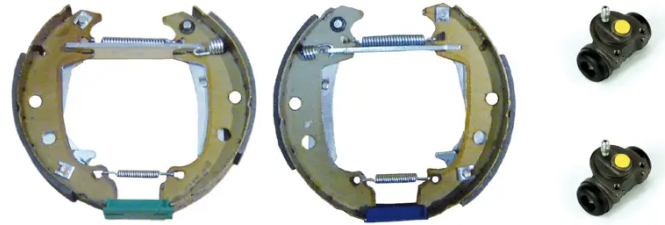

SHOE KIT K 61 033

The K 61 033 shoe kit is synonymous with reliability

The Brembo Kit & Fit is the ideal solution for the maintenance of drum brakes: everything you need for quick and efficient servicing is supplied in a single pre-assembled package, all with guaranteed Brembo quality. The kit contains all the components necessary for drum brake maintenance: shoes, brake wheel cylinders, springs, lubricant, and fixing kit.

- ✓ OE-equivalent
- ✓ Brembo quality
- ✓ ECE-R90 certificate
- ✓ Safety
- ✓ Durability
- ✓ Quick assembly
- ✓ With accessories
- ✓ Pre-Assembled Kit

Technical specifications

EAN code	Axle	Diameter
8020584076101	Rear	229 mm
Width	Master cylinder diameter	Type of assembly
42 mm	21 mm	Pre-assembled
Braking system	Brake proportioning valve	
Bendix	Manual	