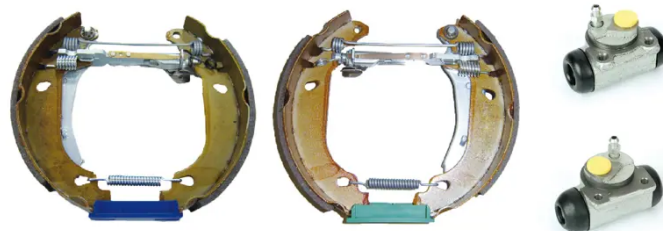

# SHOE KIT K 68 044

The K 68 044 shoe kit is synonymous with reliability

The Brembo Kit & Fit is the ideal solution for the maintenance of drum brakes: everything you need for quick and efficient servicing is supplied in a single pre-assembled package, all with guaranteed Brembo quality. The kit contains all the components necessary for drum brake maintenance: shoes, brake wheel cylinders, springs, lubricant, and fixing kit.

## Technical specifications

EAN code	Axle	Diameter
<b>8020584076774</b>	<b>Rear</b>	<b>180 mm</b>
Width	Master cylinder diameter	Type of assembly
<b>42 mm</b>	<b>22 mm</b>	<b>Pre-assembled</b>
Braking system	Brake proportioning valve	
<b>Bendix</b>		