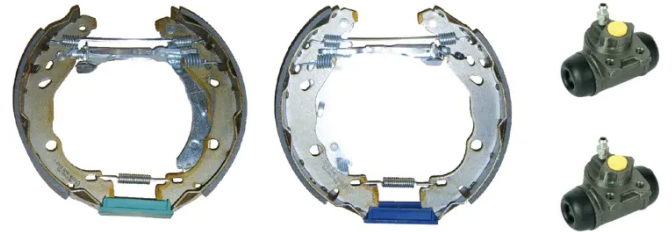

SHOE KIT K 68 074

The K 68 074 shoe kit is synonymous with reliability

The Brembo Kit & Fit is the ideal solution for the maintenance of drum brakes: everything you need for quick and efficient servicing is supplied in a single pre-assembled package, all with guaranteed Brembo quality. The kit contains all the components necessary for drum brake maintenance: shoes, brake wheel cylinders, springs, lubricant, and fixing kit.

- ✓ OE-equivalent
- ✓ Brembo quality
- ✓ ECE-R90 certificate
- ✓ Safety
- ✓ Durability
- ✓ Quick assembly
- ✓ With accessories
- ✓ Pre-Assembled Kit

Technical specifications

EAN code	Axle	Diameter
8020584079188	Rear	203 mm
Width	Master cylinder diameter	Type of assembly
39 mm	19 mm	Pre-assembled
Braking system	Brake proportioning valve	
Bosch		