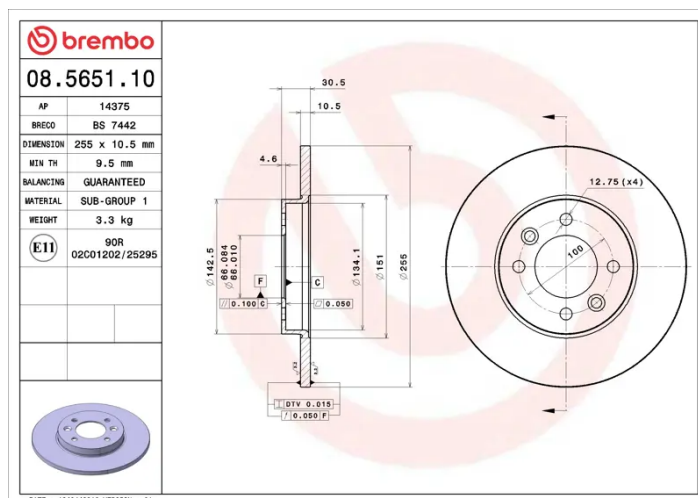

- ✓ OE-equivalent
- ✓ Brembo quality
- ✓ ECE-R90 certificate
- ✓ Safety

Technical specifications

EAN code
8020584565117

Axle
Rear

Diameter Ø
255 mm

Thickness (TH)
10,5 mm

Height (A)
31 mm

Number of holes (C)
4

Brake disc type
Solid

Centering (B)
66 mm

Min. thickness
9,5 mm

Tightening torque
85 Nm

COMPATIBLE VEHICLES

COMPATIBLE OE PART NUMBERS

7700764192	RENAULT
7701204288	RENAULT