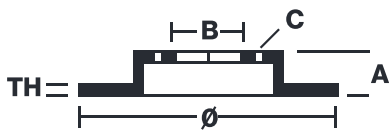

## 08.5651.10

The **08.5651.10** brake disc is synonymous with reliability

The Brembo brake disc is fully interchangeable with an Original Equipment brake disc. The control of the entire production cycle allows Brembo to offer brake discs with outstanding performance levels, reliability, durability and comfort in all conditions of use. All Brembo brake discs are accompanied by the ECE-R90 homologation.

### Technical specifications

EAN code  
**8020584565117**

Axle  
**Rear**

Diameter Ø  
**255 mm**

Thickness (TH)  
**10,5 mm**

Height (A)  
**31 mm**

Number of holes (C)  
**4**

Brake disc type  
**Solid**