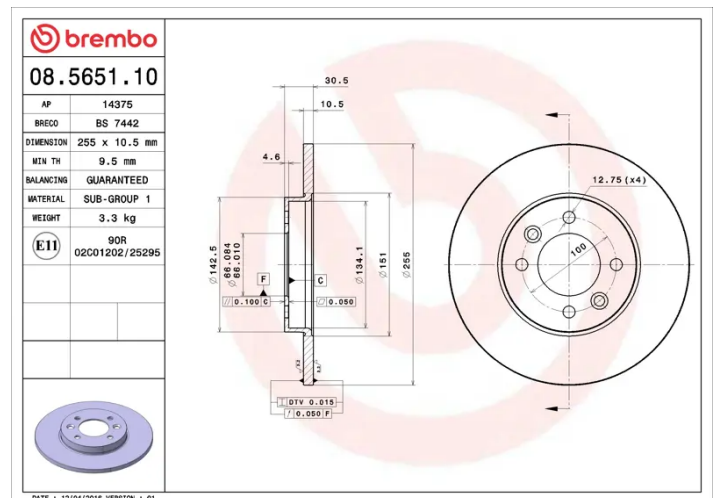

### Technical specifications

EAN code  
**8020584565117**

Axle  
**Rear**

Diameter Ø  
**255 mm**

Thickness (TH)  
**10,5 mm**

Height (A)  
**31 mm**

Number of holes (C)  
**4**

Brake disc type  
**Solid**

Centering (B)  
**66 mm**

Min. thickness  
**9,5 mm**

Tightening torque  
**85 Nm**

**COMPATIBLE VEHICLES**