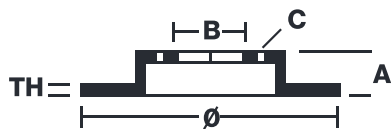

BRAKE DISC

08.5651.10

The **08.5651.10** brake disc is synonymous with reliability

The Brembo brake disc is fully interchangeable with an Original Equipment brake disc. The control of the entire production cycle allows Brembo to offer brake discs with outstanding performance levels, reliability, durability and comfort in all conditions of use. All Brembo brake discs are accompanied by the ECE-R90 homologation.

- ✓ OE-equivalent
- ✓ Brembo quality
- ✓ ECE-R90 certificate
- ✓ Safety

Technical specifications

EAN code
8020584565117

Axle
Rear

Diameter Ø
255 mm

Thickness (TH)
10,5 mm

Height (A)
31 mm

Number of holes (C)
4