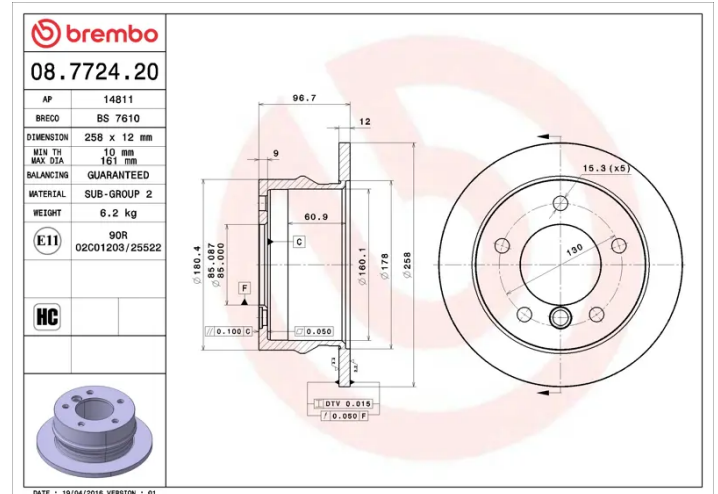

### Technical specifications

EAN code  
**8020584772423**

Axle  
**Rear**

Diameter Ø  
**258 mm**

Thickness (TH)  
**12 mm**

Height (A)  
**97 mm**

Number of holes (C)  
**5**

Brake disc type  
**Solid**

Centering (B)  
**85 mm**

Min. thickness  
**10 mm**

Tightening torque  
**130 Nm**

**COMPATIBLE VEHICLES**