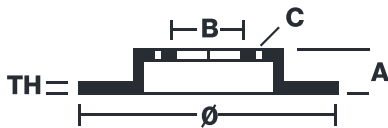

### Technical specifications

EAN code  
**8020584772423**

Axle  
**Rear**

Diameter Ø  
**258 mm**

Thickness (TH)  
**12 mm**

Height (A)  
**97 mm**

Number of holes (C)  
**5**

Brake disc type  
**Solid**