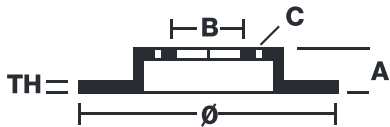

## 08.9787.1X

The 08.9787.1X Xtra brake disc is synonymous with reliability

The Brembo Xtra brake disc features holes on the braking surface. The holes are designed to improve the cooling of the braking system, to generate greater fading resistance and grip in the initial stages of braking. The sports look is also enhanced by the presence of the UV paint.

### Technical specifications

EAN code <b>8020584212301</b>	Axle <b>Rear</b>	Diameter Ø <b>280 mm</b>
Thickness (TH) <b>10 mm</b>	Height (A) <b>65 mm</b>	Number of holes (C) <b>5</b>
Brake disc type <b>Solid</b>	Centering (B) <b>75 mm</b>	Min. thickness <b>8,6 mm</b>