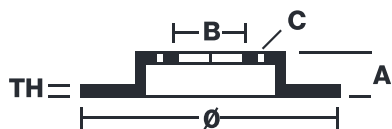

BRAKE DISC

09.6813.20

The **09.6813.20** brake disc is synonymous with reliability

The Brembo brake disc is fully interchangeable with an Original Equipment brake disc. The control of the entire production cycle allows Brembo to offer brake discs with outstanding performance levels, reliability, durability and comfort in all conditions of use. All Brembo brake discs are accompanied by the ECE-R90 homologation.

- ✓ OE-equivalent
- ✓ Brembo quality
- ✓ ECE-R90 certificate
- ✓ Safety
- ✓ High carbon

Technical specifications

EAN code **8020584681329** Axle **Front and rear**

Thickness (TH) **30 mm** Height (A) **129 mm**