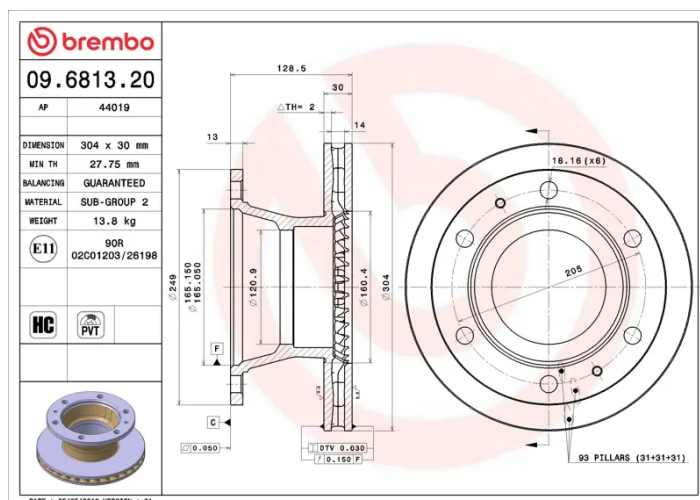

- ✓ OE-equivalent
- ✓ Brembo quality
- ✓ ECE-R90 certificate
- ✓ Safety
- ✓ High carbon

Technical specifications

EAN code **8020584681329** Axle **Front and rear**

Thickness (TH) **30 mm** Height (A) **129 mm**

Brake disc type **Ventilated** Centering (B) **165 mm**

Diameter \varnothing **304 mm**

Number of holes (C) **6**

Min. thickness **27,8 mm**

COMPATIBLE VEHICLES

COMPATIBLE OE PART NUMBERS

1907528	IVECO
---------	-------