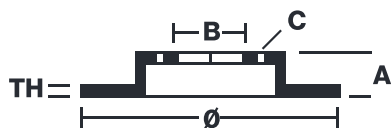

Technical specifications

EAN code
8020584772775

Axle
Rear

Diameter Ø
276 mm

Thickness (TH)
19 mm

Height (A)
60 mm

Number of holes (C)
5

Brake disc type
Ventilated

Centering (B)
75 mm

Min. thickness
17,4 mm

Tightening torque
120 Nm