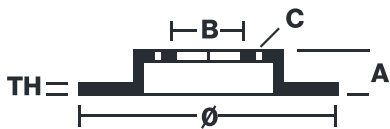

## 09.B337.2X

The 09.B337.2X Xtra brake disc is synonymous with reliability

The Brembo Xtra brake disc features holes on the braking surface. The holes are designed to improve the cooling of the braking system, to generate greater fading resistance and grip in the initial stages of braking. The sports look is also enhanced by the presence of the UV paint.

### Technical specifications

EAN code  
**8020584217603**

Axle  
**Front**

Diameter Ø  
**312 mm**

Thickness (TH)  
**24 mm**

Height (A)  
**73 mm**

Number of holes (C)  
**5**

Brake disc type  
**Ventilated**