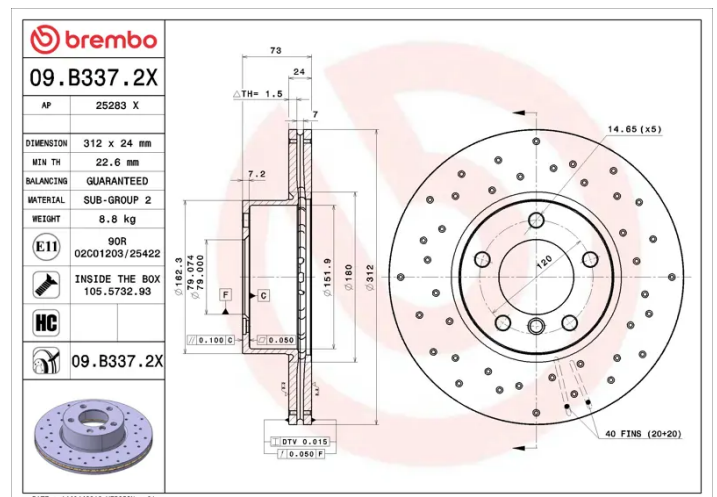

### Technical specifications

EAN code  
**8020584217603**

Axle  
**Front**

Diameter Ø  
**312 mm**

Thickness (TH)  
**24 mm**

Height (A)  
**73 mm**

Number of holes (C)  
**5**

Brake disc type  
**Ventilated**

Centering (B)  
**79 mm**

Min. thickness  
**22,6 mm**

Tightening torque  
**120 Nm**

**COMPATIBLE VEHICLES**