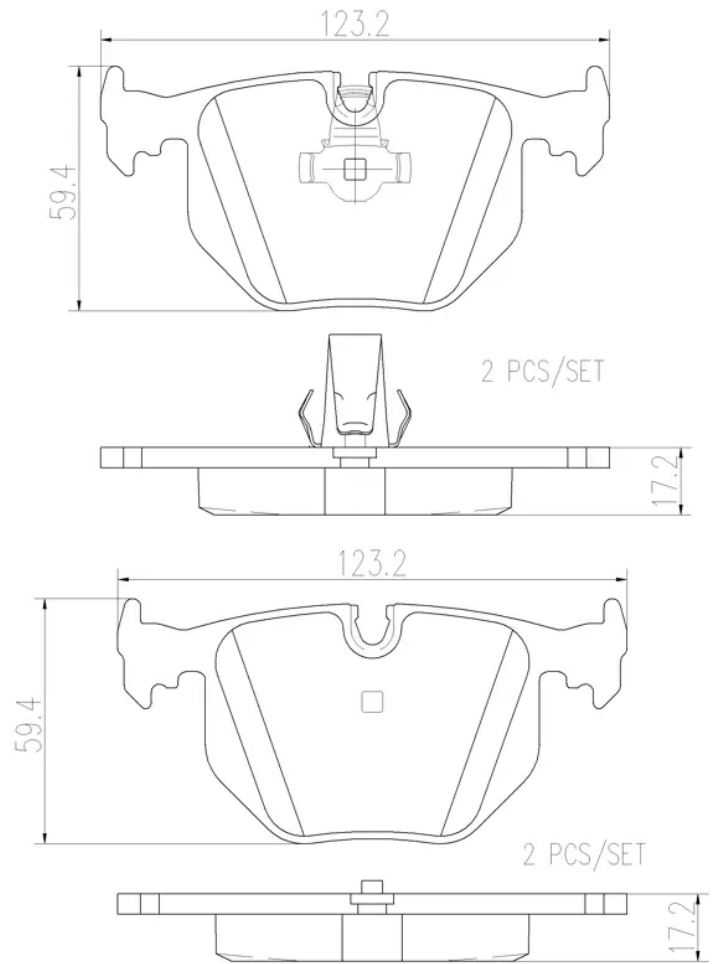

- ✓ OE-equivalent
- ✓ Brembo quality
- ✓ Safety
- ✓ Comfort
- ✓ Durability
- ✓ Dust reduction
- ✓ With accessories

Technical specifications

EAN code
8020584095829

Axle
Rear

Thickness
17 mm

Width
123 mm

Height
59 mm

Braking system
Teves

Wear indicator
Prepared for wear indicator

WVA number
21282,21487

Accessories
**With piston clip
With accessories
With anti-squeal shim**

COMPATIBLE VEHICLES

COMPATIBLE OE PART NUMBERS