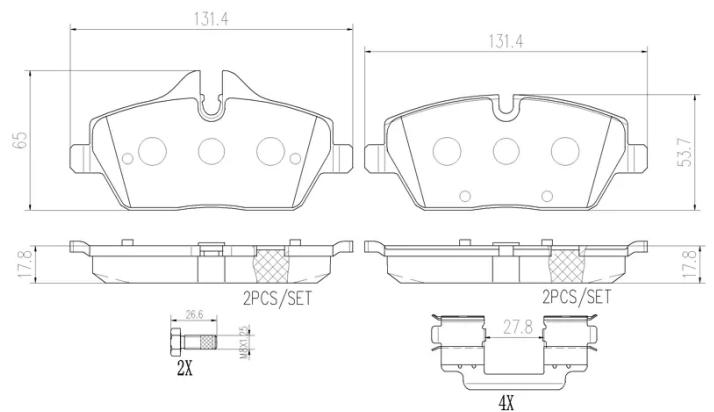

- ✓ OE-equivalent
- ✓ Brembo quality
- ✓ Safety
- ✓ Comfort
- ✓ Durability
- ✓ Dust reduction
- ✓ With accessories

Technical specifications

| | | |
|--|----------------------------------|---|
| EAN code 8020584087596 | Axle Front | Thickness 18 mm |
| Width 131 mm | Height 54 mm | Braking system Lucas |
| Wear indicator Prepared for wear indicator | WVA number 23915,23916 | Accessories With accessories With anti-squeal shim With brake caliper bolts |