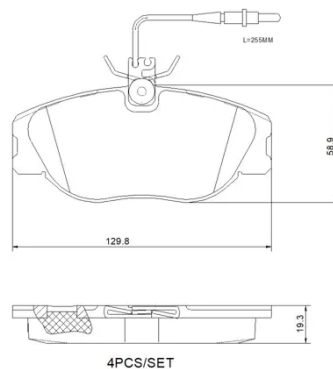

- ✓ OE-equivalent
- ✓ Brembo quality
- ✓ Safety
- ✓ Comfort
- ✓ Durability
- ✓ Dust reduction
- ✓ With accessories

Technical specifications

EAN code 8020584125441	Axle Front	Thickness 19 mm
Width 130 mm	Height 60 mm	Braking system Girling
Wear indicator Electric	WVA number 21801,21802	Accessories With anti-squeal shim With brake caliper bolts With accessories