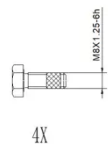

- ✓ OE-equivalent
- ✓ Brembo quality
- ✓ Safety
- ✓ Comfort
- ✓ Durability
- ✓ Dust reduction
- ✓ With accessories

Technical specifications

EAN code 8020584125441	Axle Front	Thickness 19 mm
Width 130 mm	Height 60 mm	Braking system Girling
Wear indicator Electric	WVA number 21801,21802	Accessories With anti-squeal shim With brake caliper bolts With accessories